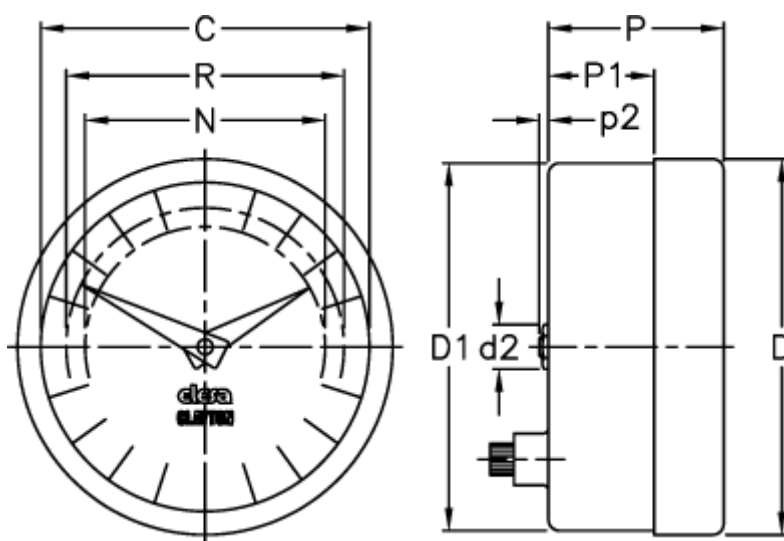

Article number: 2307024501

Description: E+G Positive drive indicator
PA02-0012-D

Measures

C = 60

R = 51

D = 68.4

D1 = 67.0

d2 = 8

N = 44

P = 32

P1 = 19.3

p2 = 1.0